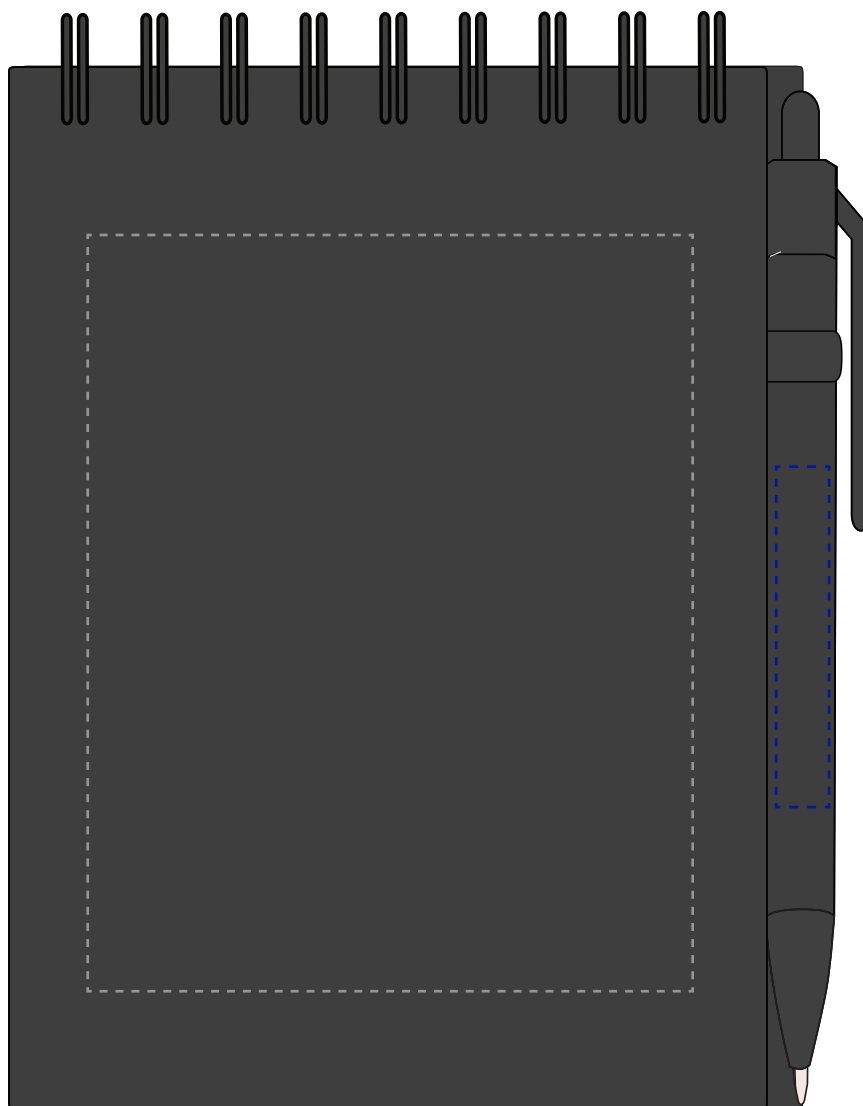

Artwork Approval

Your Ref:
Our Ref:

Quantity:
Version: 1

Product Code: QS0252
Product Colour: BLACK

PRODUCT NOTES: DUE TO THE NATURE OF THE PRODUCT THE PRINT POSITION MAY VARY BY 2 - 3 MM

We stock this item in the following colours

The dashed line is to demonstrate print area and will not appear on your printed item

PANTONE REFERENCE(S)

- Colour 1
- Colour 2
- Colour 3

ARTWORK SCALE 100%

PRINT LAYOUT

- CENTRED TO PRINT AREA
- CENTRED TO NOTEBOOK

PRINTING CONCERNS:

ACTUAL ARTWORK SIZE:

**** Due to the recycled nature of this notebook white print can appear patchy, we would recommend a silver print which gives a more consistent finish due to the metallic element of the silver ink ****

To proceed, please reply back to sender clearly stating that the proof is approved

ARTWORK SCALE 100%
Max print area: 100mm x 80mm

ARTWORK SCALE 100%
Max print area: 45mm x 7mm